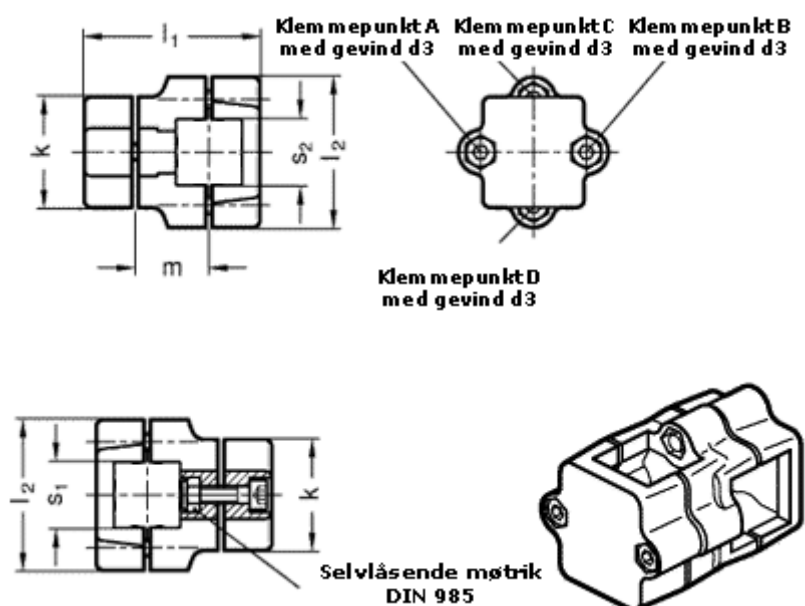

Article number: 20134V50V50762SW  
Description: E+G Two-way Connector  
GN134-V50-V50-76-2-SW

## Measures

Adjustable clamp lever = GN 911-M10-55 have to be ordred separately

d3	= M10
k	= 76
l1	= 125.0
l2	= 98
m	= 55.0
s1	= 50
s2	= 50